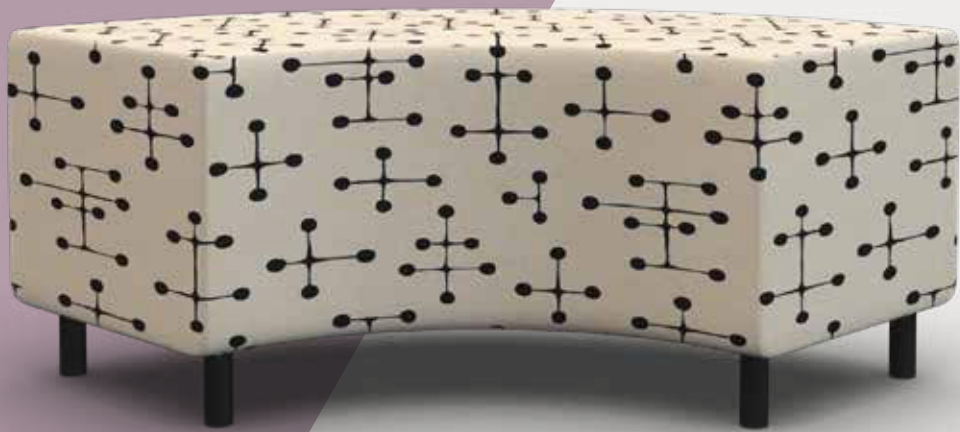

GRESHAM

CURVES, OVALS & RECTANGLES

## SOFT SEATING

---

When used alone, or when accompanying fellow products from the furniture portfolio, curves add a playful edge to any seating area.

- Simple to configure.
- Multiple options.
- Perfect for a number of different areas.

### FOOT OPTIONS

EC2  
2 Seater Curve with Glides

EC2M  
2 Seater Curve  
Metal Legs

ER2  
2 Seater Oval with Glides

ER2M  
2 Seater Oval with  
Metal Legs

## SOFT SEATING

---

Rectangles act as an accompaniment to the Cubes and Arrows collection, providing practicality and added space, these simple shapes can revitalise any reception, breakout or lounge area.