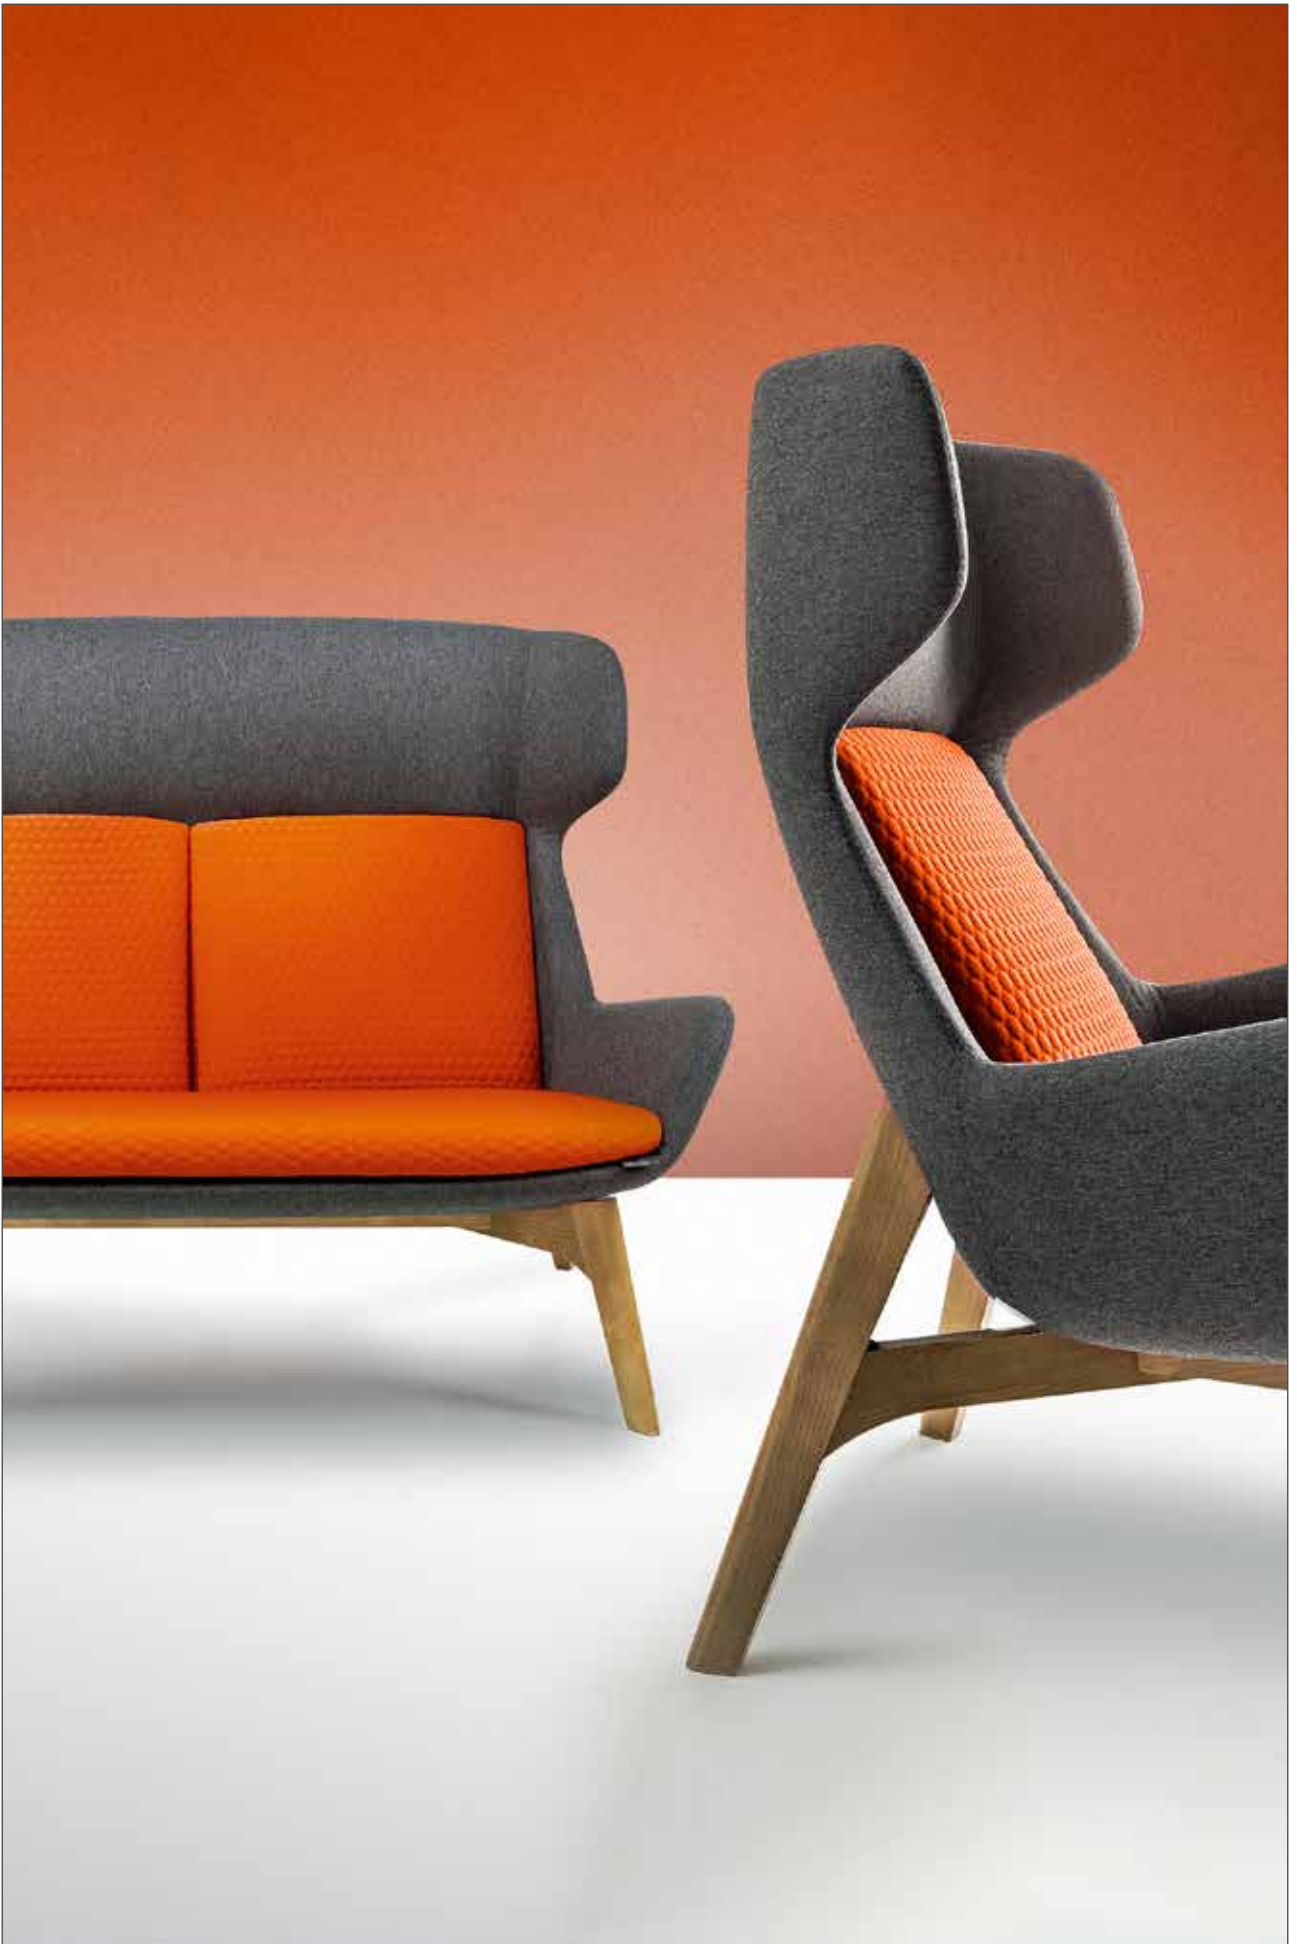

KLYRO

DIMENSIONS / WEIGHTS

Designed with both form and function in mind, Klyro's considered proportions make a comfortably chic statement.

Code	Height	Width	Depth	Seat Height	Weight
KLY1H8	104	80	78	41	14.0kg
KLY1H1	106	80	78	43	16.0kg
KLY1H4	103	80	78	40	17.0kg
KLY1H2	106	80	78	43	18.5kg
KLY1H7	106	80	78	43	18.0kg
KLY1H5	106	80	78	43	19.3kg
KLY1H3	106	80	78	43	18.3kg
KLY2H4	106	144	78	43	35.0kg
KLY2H2	106	144	78	43	39.7kg
KLY2H3	106	144	78	43	33.0kg
KLY2H7	106	144	78	43	41.0kg
KLY1L8	80	80	78	41	11.0kg
KLY1L1	82	80	77	43	13.0kg
KLY1L4	79	80	77	40	14.0kg
KLY1L2	82	80	77	43	15.5kg
KLY1L7	82	80	77	43	15.0kg
KLY1L5	82	80	77	43	16.3kg
KLY1L3	82	80	77	43	15.3kg
KLY2L4	82	144	77	43	32.0kg
KLY2L2	82	144	77	43	36.7kg
KLY2L3	82	144	77	43	30.0kg
KLY2L7	82	144	77	43	38.0kg
KLY1AR8	87	58	63	49	10.6kg
KLY1AR1	87	58	63	49	10.6kg
KLY1AR7	87	58	63	49	11.0kg
KLY1AR5	87	58	63	49	11.3kg
KLY1AR6	87	58	63	49	11.3kg
KLYP1	41	55	55	N/A	12.7kg
KLYP2	41	55	55	N/A	9.7kg
KLYP5	41	55	55	N/A	7.7kg