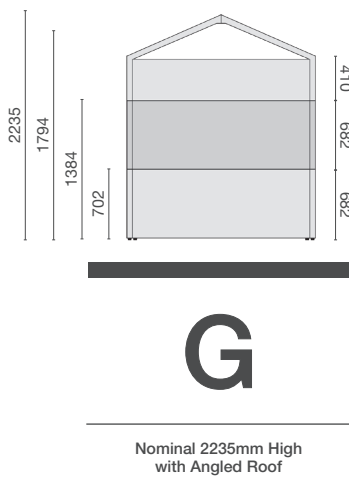

## WALL DIMENSIONS

All Mirage Pods are made-up of modular tiers that can be specified to provide users with dampened acoustics as well as visual privacy. Though overall heights may vary, the base tier is dimensioned to suit optimum worksurface height. Tiers can be specified in matching or complementary fabric finishes to those adjacent.