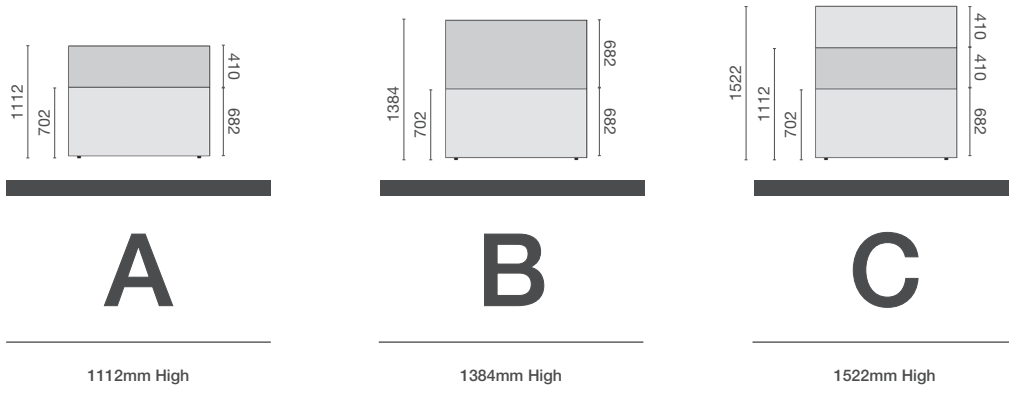

## WALL DIMENSIONS

All Mirage Pods are made-up of modular tiers that can be specified to provide users with dampened acoustics as well as visual privacy. Though overall heights may vary, the base tier is dimensioned to suit optimum worksurface height. Tiers can be specified in matching or complementary fabric finishes to those adjacent.