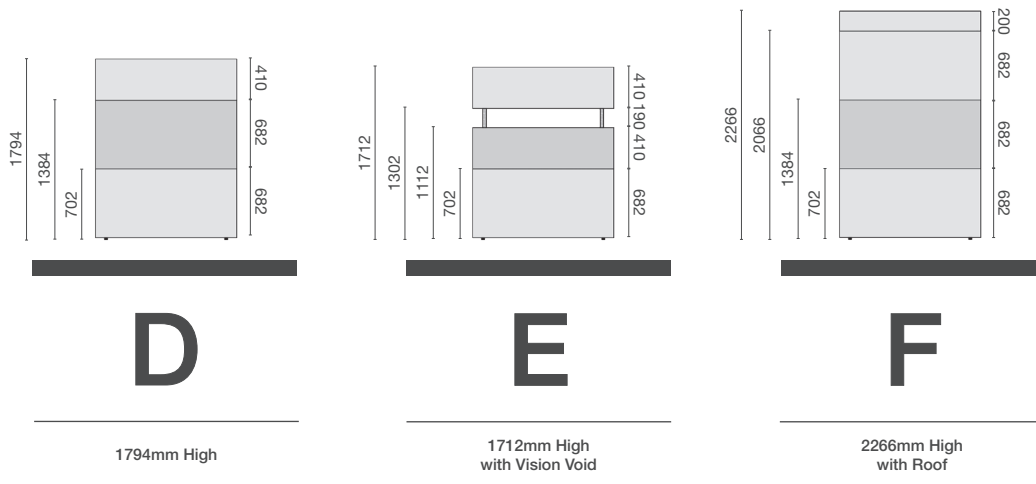

## WALL DIMENSIONS

All Mirage Pods are made-up of modular tiers that can be specified to provide users with dampened acoustics as well as visual privacy. Though overall heights may vary, the base tier is dimensioned to suit optimum worksurface height. Tiers can be specified in matching or complementary fabric finishes to those adjacent.