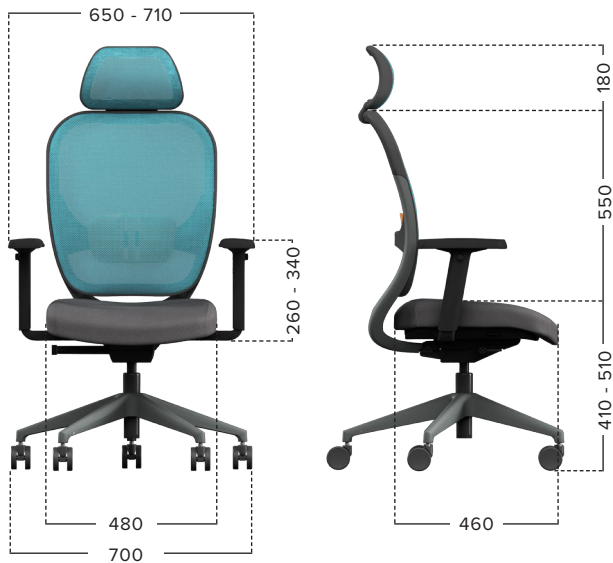

CASTOR OPTIONS AND DIMENSIONS

DIMENSIONS

65mm CASTOR OPTIONS

Standard

Soft

Brake
Unloaded

Brake
Unloaded
Soft