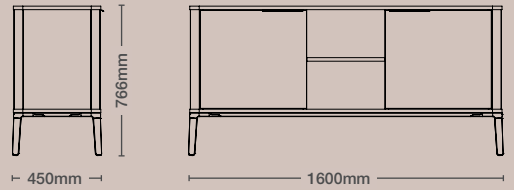

KC16MC2
1 Tier Credenza