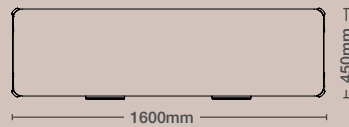

KC16MC2
1 Tier Credenza
1600 Wide

KC16TC4
2 Tier Credenza
1600 Wide

KULTURE ALMAR

SPECIFICATIONS

Product Data Specifications for the Kulture Almar Range including
2D and 3D Blocks are available to Download on the Gresham Website.

KC12LC2
2 Door Mini Credenza

KC16MC2
1 Tier Credenza

KC16TC4
2 Tier Credenza

KULTURE ALMAR

SPECIFICATIONS

Designed with both form and function in mind, Kulture Almar's considered proportions make a sleek, chic statement.