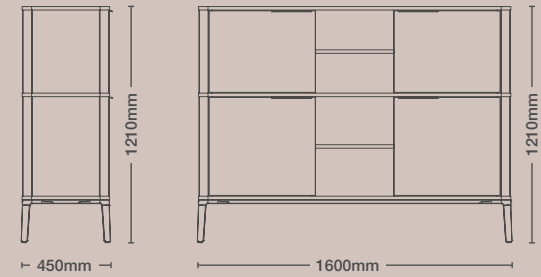

KC16TC4
2 Tier Credenza