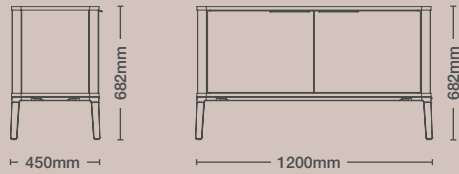

KULTURE ALMAR

SPECIFICATIONS

Product Data Specifications for the Kulture Almar Range including
2D and 3D Blocks are available to Download on the Gresham Website.

KC12LC2
2 Door Mini Credenza