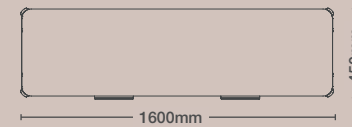

KC16MC2
1 Tier Credenza
1600 Wide

KC16TC4
2 Tier Credenza
1600 Wide

KULTURE ALMAR

SPECIFICATIONS

Product Data Specifications for the Kulture Almar Range including
2D and 3D Blocks are available to Download on the Gresham Website.

KC12LC2
2 Door Mini Credenza

KC16MC2
1 Tier Credenza

KC16TC4
2 Tier Credenza

KULTURE ALMAR

SPECIFICATIONS

Designed with both form and function in mind, Kulture Almar's considered proportions make a sleek, chic statement.