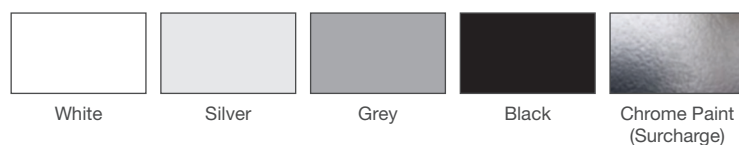

METAL FINISHES

WHY CHROME PAINT?

Due to the impact of the toxic chemicals used in chrome our chrome paint offers a similar look without treatment to dispose of the waste.