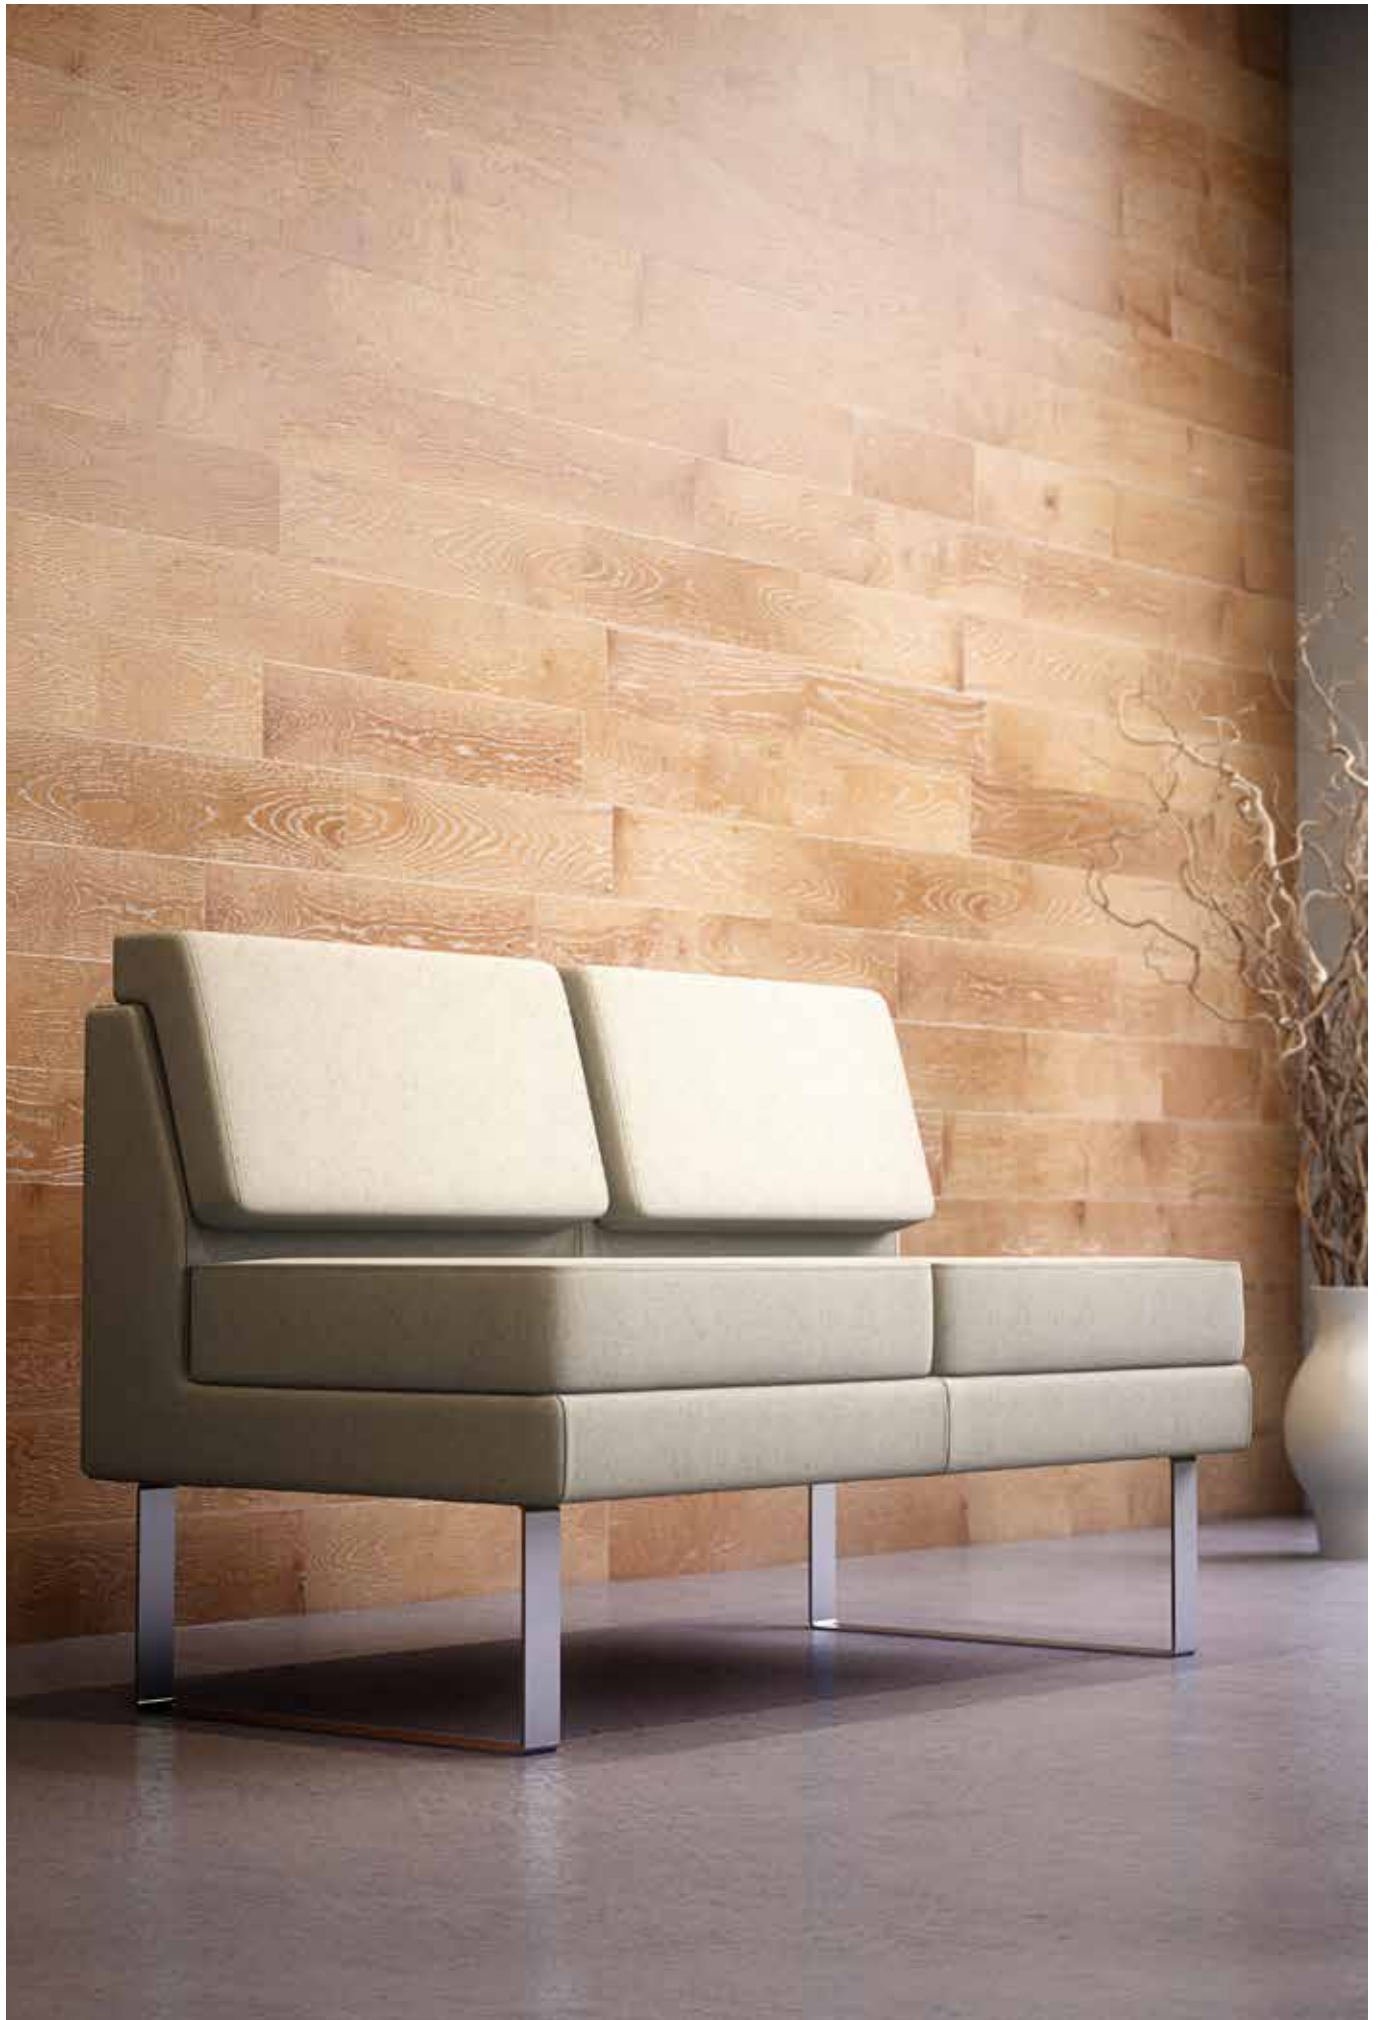

GRESHAM

ALVIER SLED LEG
SOFT SEATING

ALVIER SLED LEG SOFT SEATING

This elegant seating collection comprises of a single and two seat sofa and bench options.

- Stylish steel sled frame construction.
- Accompanying coffee tables, available in a variety of top finishes.
- Perfect collection for breakout, reception, hotel lobby or executive office environments.

NS1BS
1 Seater
with Arms

NS2BS
2 Seater
with Arms

NS1HS
1 Seater Fixed Back
Cushion with Arms

NS2HS
2 Seater Fixed Back
Cushions with Arms

NS2PBS
2 Seater

NS2PHS
2 Seater with Fixed Back
Cushions

NS1S
Small Bench