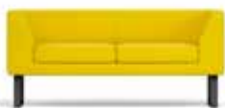

GRESHAM

ALVIER SLED LEG
SOFT SEATING

ALVIER SLED LEG SOFT SEATING

This elegant seating collection comprises of a single and two seat sofa and bench options.

- Stylish steel sled frame construction.
- Accompanying coffee tables, available in a variety of top finishes.
- Perfect collection for breakout, reception, hotel lobby or executive office environments.

NS1BS
1 Seater
with Arms

NS2BS
2 Seater
with Arms

NS1HS
1 Seater Fixed Back
Cushion with Arms

NS2HS
2 Seater Fixed Back
Cushions with Arms

NS2PBS
2 Seater

NS2PHS
2 Seater with Fixed Back
Cushions

NS1S
Small Bench