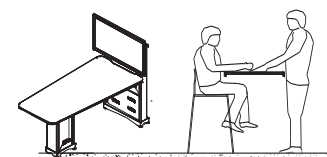

Considerations

- Offered in a range of sizes and foot prints see price guide.
- Available in 2 heights sit height and standing height.
- Can support monitors up to 42" (not supplied)
- Comes complete with front and rear equipment cabinets connected by a service duct.
- Various surface power and data options available mounted in a fascia plate just below the monitor.
- Supplied with a 6 gang power socket with a 3 meter power lead fitted in to rear equipment cabinet.
- Delivered partially assembled.

Technical Information

36mm Square edge 

Conforms to 

Environment 

Quality 

100% Recyclable 

Work Surface 

Maximum Load
Evenly Spread 

Guarantee 

Dimensions
For full details see our price guide

Stand Height (Poseur) - 1040h

Sit Height (Dining) - 740h