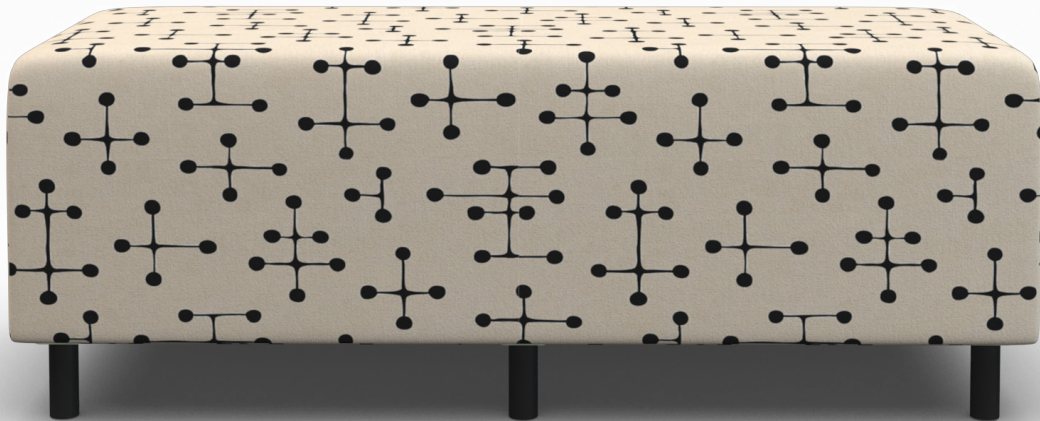

GRESHAM

RECTANGLE

PRODUCT DATA SPECIFICATION

GRESHAM

RECTANGLE

PRODUCT DATA SPECIFICATION

Rectangles are light-weight breakout seating modules that can easily be configured to form meandering shapes in open plan areas or around room perimeters.

Materials

The framework is produced from a combination of solid timber, and wood-based sheet materials.

These structures are covered with CMHR (Combustion Modified High Resilience) Polyurethane foam for comfort and compliance with flammability requirements for contract use.

Upholstery fabrics are available in a wide selection of patterns, colours & weaves, suitable for longevity in public areas.

Where table tops are included, these are produced from FSC certified Melamine Faced Chipboard (MFC) panels with 2mm high impact resistant ABS edging that has rounded corners and edges for comfortable use.

Considerations

- Two Tone Upholstery available
- Choice of feet
- Smooth upholstery lines helps to reduce ware when used.

Technical Details

Model	ES02	ES02M
OA Height	460	460
Seat Height	460	460
OA Width	1230	1230
OA Depth	500	500

Environment

Conformity

Quality

100% Recyclable

Maximum Load Per Seat

Fabric Choice

Guarantee

Foot Options