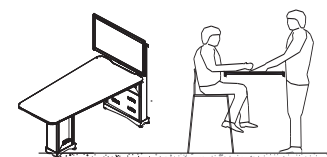

### Considerations

- Offered in a range of sizes and foot prints see price guide.
- Available in 2 heights sit height and standing height.
- Can support monitors up to 42" (not supplied)
- Comes complete with front and rear equipment cabinets connected by a service duct.
- Various surface power and data options available mounted in a fascia plate just below the monitor.
- Supplied with a 6 gang power socket with a 3 meter power lead fitted in to rear equipment cabinet.
- Delivered partially assembled.

### Dimensions

For full details see our price guide

Stand Height (Poseur) - 1040h

Sit Height (Dining) - 740h