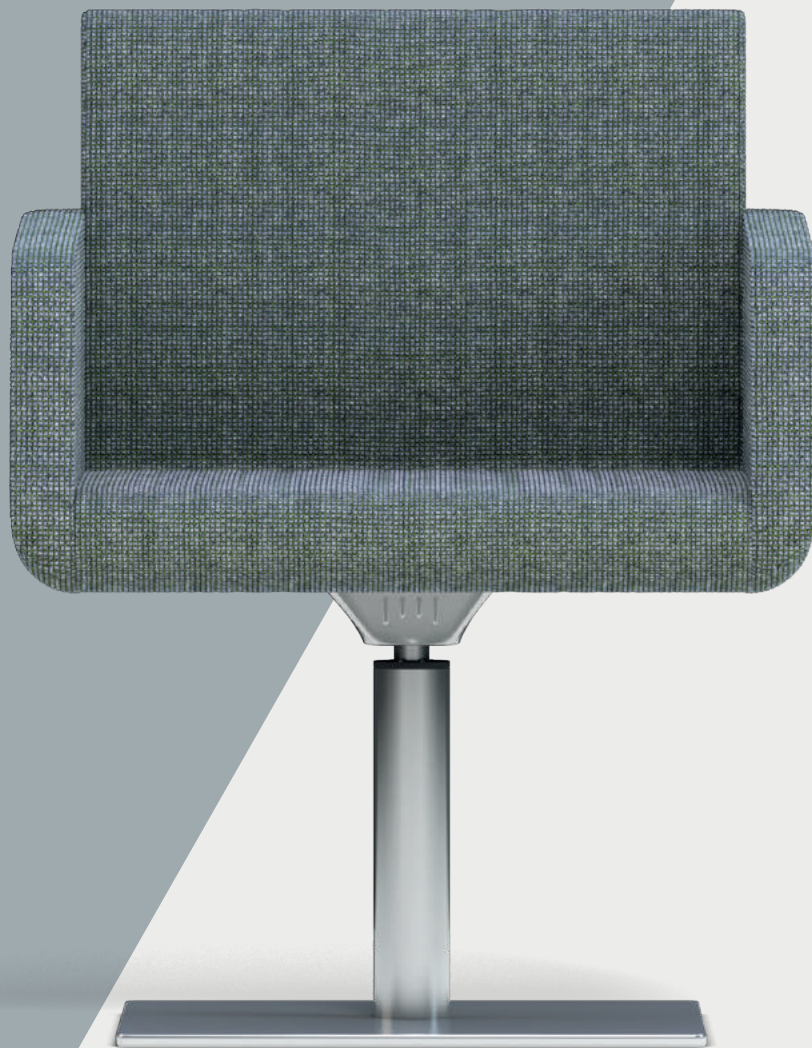

GRESHAM

MOTILE & MOTILE TASK
SEATING

MOTILE & MOTILE TASK SEATING

These compact lounge chairs are noted for their modern stylish appearance.

- Panelled form upholstery for added style.
- Offered in a number of frame options.

MOS1
Spider Base

MOFB1
Square Flat Base

MOFBA
Square Flat Base with Arms

MOTSF
Skid Frame

MOT4BR
4 Star Base with Glides
and Auto Return

MOT5
5 Star Base with Castors
and Gas Height Adjustment

GRESHAM

GRESHAM OFFICE FURNITURE